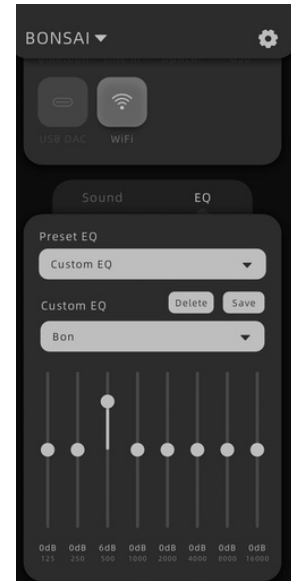

Rigging

Rigging **Height** and Distance between speakers should be **8ft** or more

Double Sided Tape

Velcro Tape

*In the Package

XSCACE

Size Defying Sound

BONSAI

*Use only a soft, dry cloth to clean the housing. Do not use anything else.

Example Setup

GoControl App for EQ

4Stream App for Setup