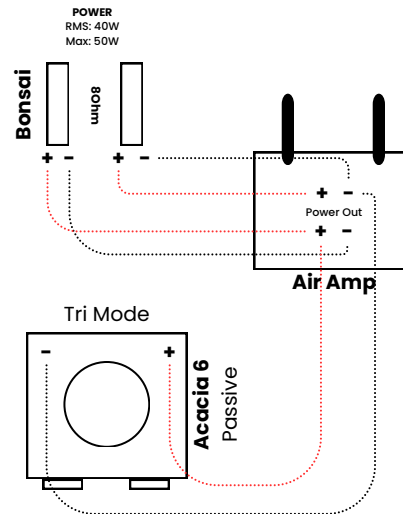

Rigging

Rigging **Height** and Distance between speakers should be **8ft** or more

Double Sided Tape

Velcro Tape

*In the Package

XSCACE

Size Defying Sound

BONSAI

*Use only a soft, dry cloth to clean the housing. Do not use anything else.

Example Setup

GoControl App for EQ

4Stream App for Setup