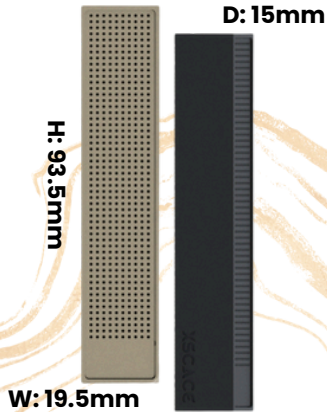

Rigging

Rigging **Height** and Distance between speakers should be **8ft** or more

Double Sided Tape

Velcro Tape

*In the Package

XSCACE

Size Defying Sound

BONSAI