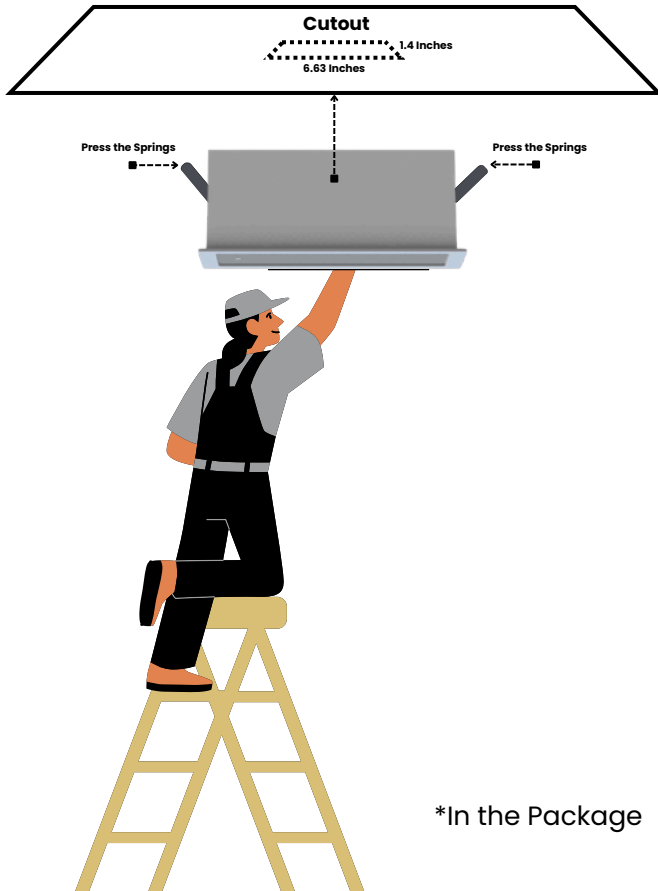

Rigging

Rigging **Height** and Distance between speakers should be **8ft** or more

*In the Package

XSCACE

Size Defying Sound

GHOST

*Use only a soft, dry cloth to clean the housing. Do not use anything else.

Suggested Setup