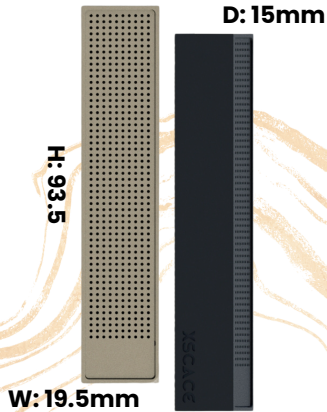

Rigging

Rigging **Height** and **Distance** between speakers should be **5ft** or more

Double Sided Tape

Velcro Tape

*In the Package

BONSAI

*Use only a soft, dry cloth to clean the housing. Do not use anything else.

Example Setup

GoControl App for EQ

If the Acacia 6's bass feels too thumpy, reduce the bass gradually to your preference using the in the Go Control app.

EQ (In GoControl App)
500Hz: +6dB