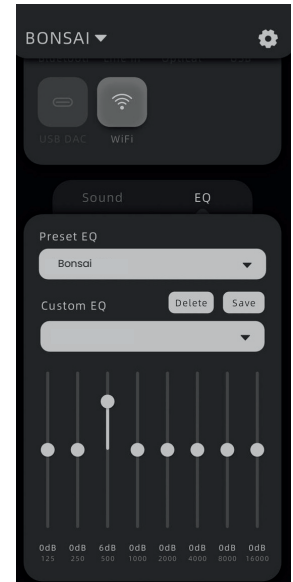

Rigging

Rigging **Height** and **Distance** between speakers should be **5ft** or more

Double Sided Tape

Velcro Tape

*In the Package

BONSAI

*Use only a soft, dry cloth to clean the housing. Do not use anything else.

Example Setup

GoControl App for EQ

If the Acacia 6's bass feels too thumpy, reduce the bass gradually to your preference using the in the Go Control app.

EQ (In GoControl App)
500Hz: +6dB