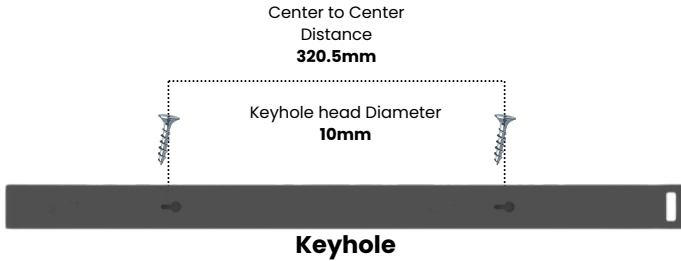

Rigging

Rigging **Height** and Distance between speakers should be **5.5ft** or more

QUADCANE

*Use only a soft, dry cloth to clean the housing. Do not use anything else.

QuadCane

Example Setup

Lucifer 4 Amplifier

Or Root 4 DSP Amplifier

Streamer Input

4Stream App for Setup

For any other amplifier, make sure the EQ is similar to one in the image