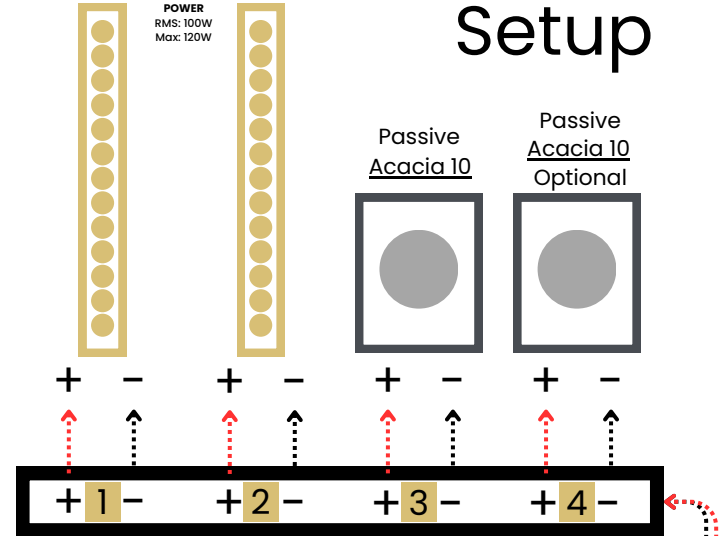

Rigging

Rigging **Height** and Distance between speakers should be **5.5ft** or more

QUADCANE

*Use only a soft, dry cloth to clean the housing. Do not use anything else.

QuadCane

Example Setup

Lucifer 4 Amplifier

Or Root 4 DSP Amplifier

Streamer Input

4Stream App for Setup

For any other amplifier, make sure the EQ is similar to one in the image