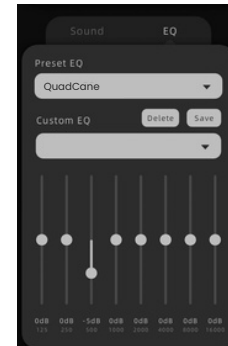

Rigging

Rigging **Height** and Distance between speakers should be **5.5ft** or more

QUADCANE

*Use only a soft, dry cloth to clean the housing. Do not use anything else.

QuadCane

Example Setup

Lucifer 4 Amplifier

Or Root 4 DSP Amplifier

Streamer Input

4Stream App for Setup

For any other amplifier, make sure the EQ is similar to one in the image