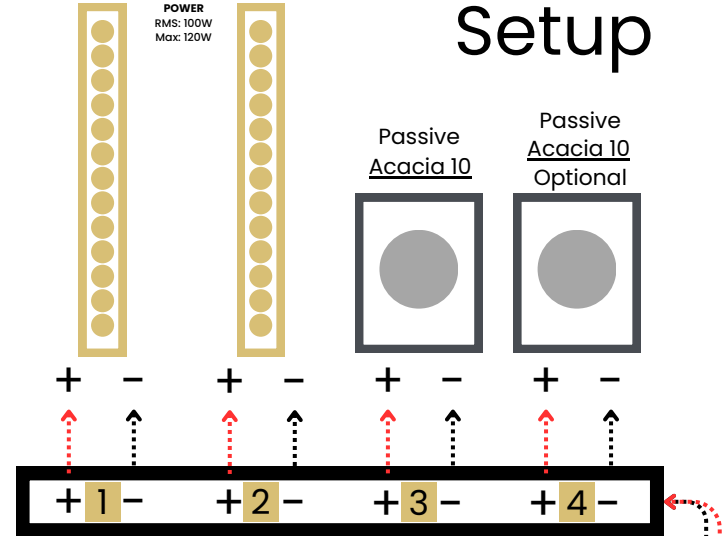

Rigging

Rigging **Height** and Distance between speakers should be **5.5ft** or more

XSCACE

Size Defying Sound

QUADCANE

*Use only a soft, dry cloth to clean the housing. Do not use anything else.

QuadCane

Example Setup

Lucifer 4 Amplifier

Or Root 4 DSP Amplifier

GoControl App for EQ

4Stream App for Setup