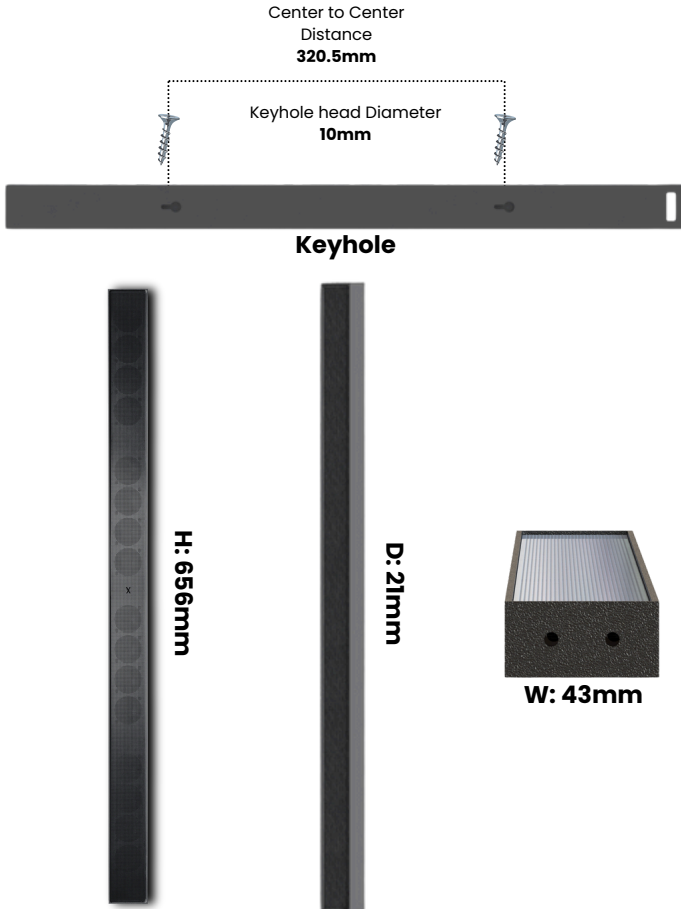

Rigging

Rigging **Height** and Distance between speakers should be **5.5ft** or more

XSCACE

Size Defying Sound

QUADCANE

*Use only a soft, dry cloth to clean the housing. Do not use anything else.

QuadCane

Example Setup

Lucifer 4 Amplifier

Or Root 4 DSP Amplifier

GoControl App for EQ

4Stream App for Setup