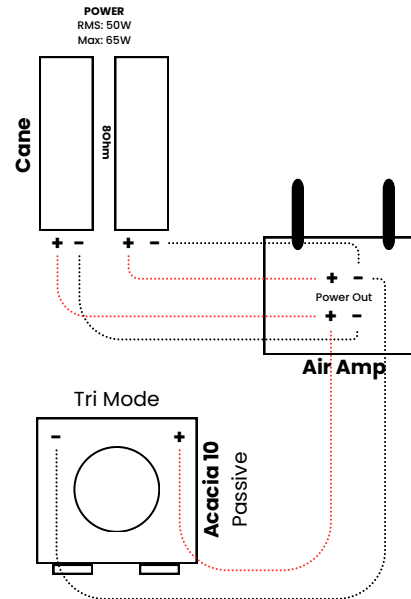

Rigging

Rigging **Height** and **Distance** between speakers should be **6.5ft** or more

*Screws & template is In the Package

XSCACE
Size Defying Sound

The logo features the brand name 'XSCACE' in a large, bold, black sans-serif font. Below it, the tagline 'Size Defying Sound' is written in a smaller, black sans-serif font. The background of the logo is a stylized, golden-brown wood grain pattern.

CANE

*Use only a soft, dry cloth to clean the housing. Do not use anything else.

Example Setup

GoControl App for EQ

4Stream App for Setup