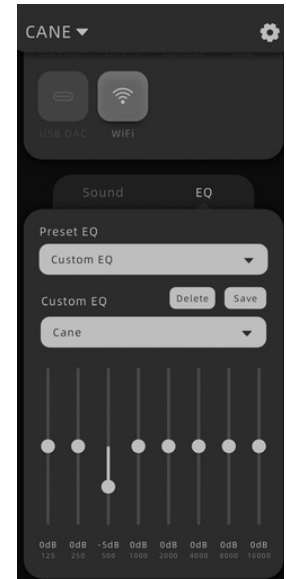

Rigging

Rigging **Height** and **Distance** between speakers should be **6.5ft** or more

*Screws & template is In the Package

XSCACE
Size Defying Sound

The logo features the brand name 'XSCACE' in a large, bold, black sans-serif font. Below it, the tagline 'Size Defying Sound' is written in a smaller, black sans-serif font. The background of the logo is a stylized, golden-brown wood grain pattern.

CANE

*Use only a soft, dry cloth to clean the housing. Do not use anything else.

Example Setup

GoControl App for EQ

4Stream App for Setup