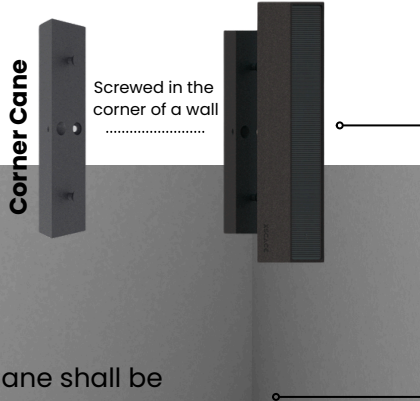

Rigging

Rigging **Height** and **Distance** between speakers should be **6.5ft** or more

*Screws & template is In the Package

XSCACE
Size Defying Sound

The logo features the brand name 'XSCACE' in a large, bold, black sans-serif font. Below it, the tagline 'Size Defying Sound' is written in a smaller, black sans-serif font. The background of the logo is a stylized, golden-brown wood grain pattern.

CANE

*Use only a soft, dry cloth to clean the housing. Do not use anything else.

Example Setup

GoControl App for EQ

4Stream App for Setup