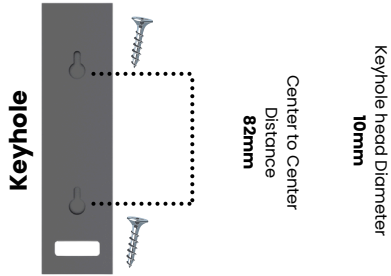

Rigging

Rigging **Height** and **Distance** between speakers should be **6.5ft** or more

*Screws & template is In the Package

XSCACE
Size Defying Sound

The logo features the brand name 'XSCACE' in a large, bold, black sans-serif font. Below it, the tagline 'Size Defying Sound' is written in a smaller, black sans-serif font. The background of the logo is a stylized, golden-brown wood grain pattern.

CANE

*Use only a soft, dry cloth to clean the housing. Do not use anything else.

Example Setup

GoControl App for EQ

4Stream App for Setup