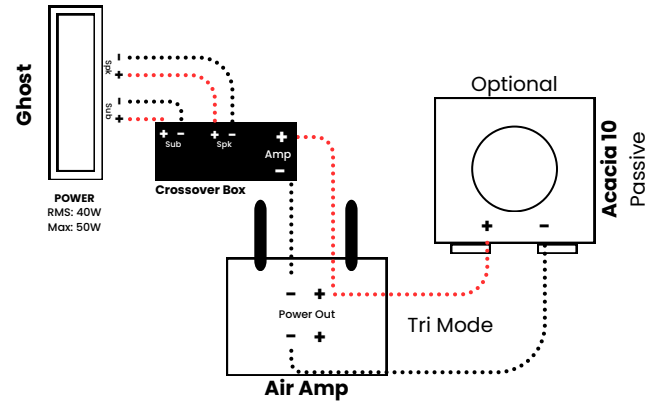

## Example Setup

GoControl App for EQ

4Stream App for Setup