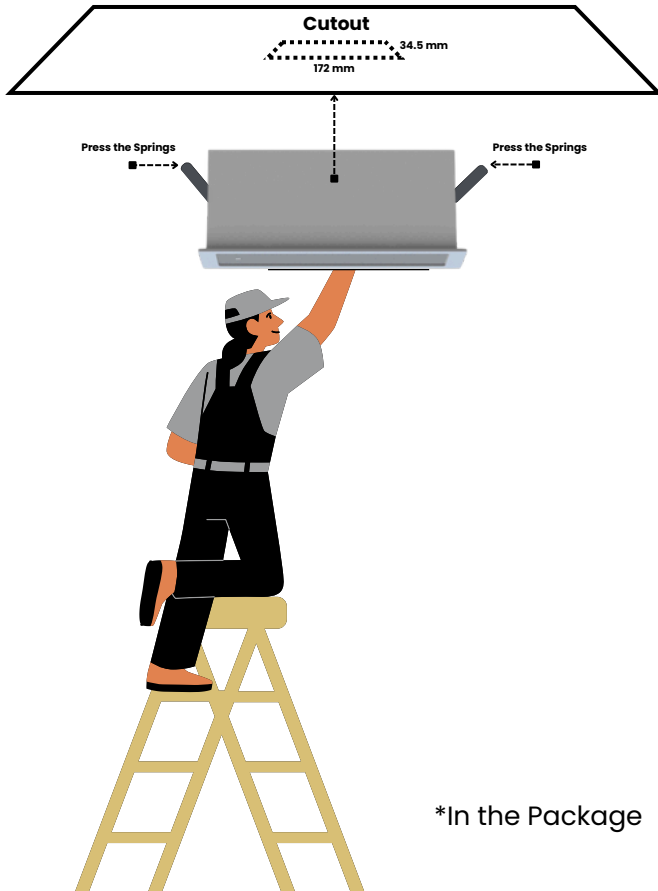

# Rigging

Rigging **Height** and Distance between speakers should be **6ft** or more

\*In the Package