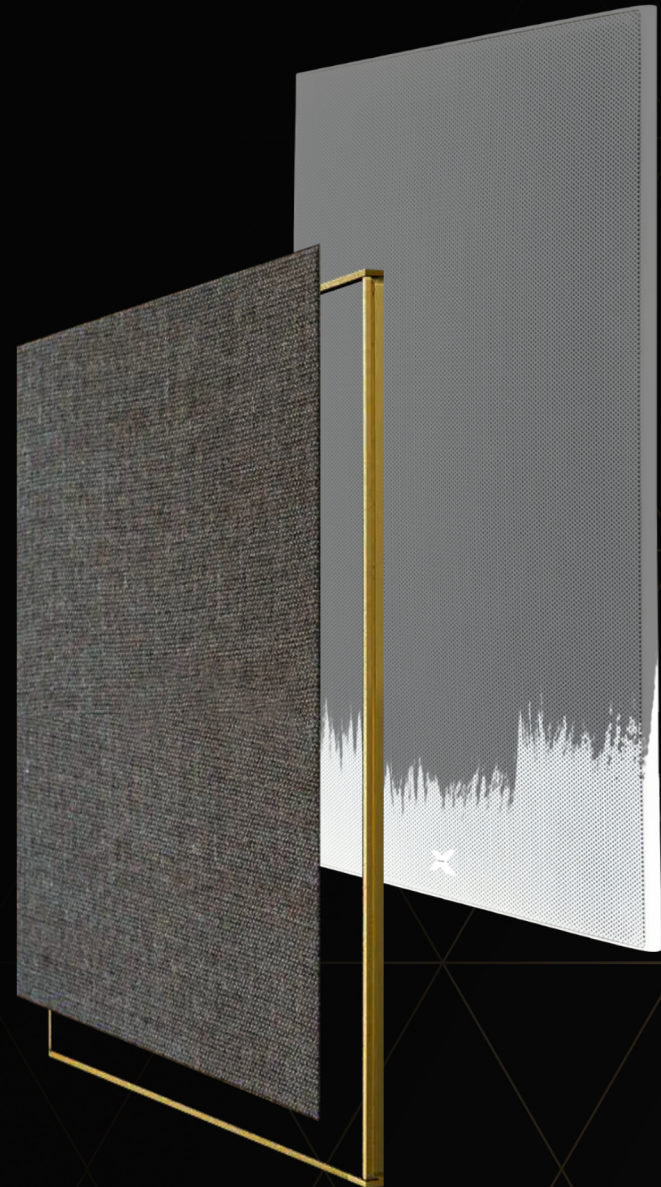

Bergenia

In - wall design speakers

XSCACE

Bergenia

The Bergenia in-wall speakers, a subtle marvel of design and acoustics. They are the smaller sibling of the Sage, but no less remarkable. Their size belies their potency, as they blend seamlessly with your interior and architectural elements, disappearing into the background. And yet, their sound is anything but subtle, filling your space with a rich, immersive audio experience. The Bergenia in-wall speakers are the perfect choice for those who seek beauty and power in equal measure.

Hear music that is true to the artist's intent.

"Although being understated and minimalistic," Bergenia speakers use the latest state-of-the-art technology to create an impeccable sound performance.

Bergenia feature a frequency range that spans from deep, rich bass to clear and detailed highs, making them suitable for all types of music. The speakers have high sensitivity levels and can handle substantial power, ensuring that your music will be delivered with precision and impact.

Make it a part of your beautiful home.

Blends Perfectly with Your Home

Custom Fabric to match your decor

Custom Painted Grill to match your decor

Each speaker is handcrafted with the finest materials and features a custom color option to perfectly match your decor. Our thin bezels and flush-mount brackets offer a smooth, minimalistic finish; your speakers will blend in wherever they are positioned.

Specifications

Bergenia In - Wall

Power	125 W
Tweeter	1 X 1" Silk dome
Woofers	1 X 8" P.P Cone, Rubber Edge
Impedance	8 Ohms
Sensitivity	92 ± 3 dB
Frequency	35Hz - 22KHz ± 3dB
Accessory	Cut Out Template
Housing Material	ABS
Weight	3.2 Kg
Dimensions	H: 13.77, W: 10.00, D: 4.40 Inches